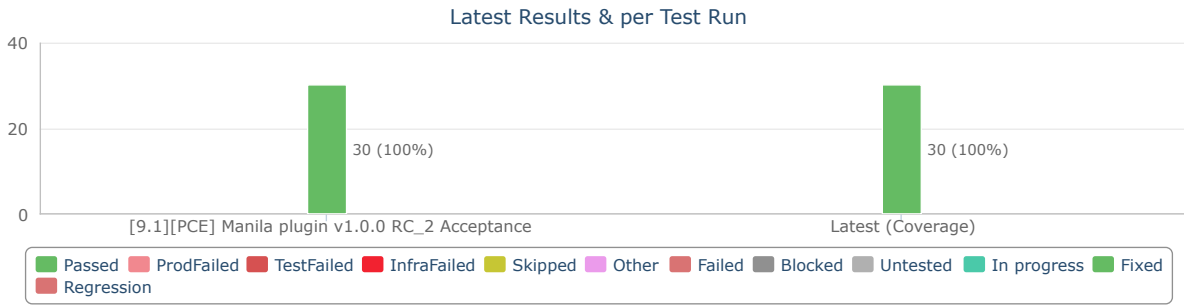

## Comparison for Cases (Results) 20.10.2016

Project: Manila plugin  
By Oleksandr Kosse, 10/20/2016 2:38 PM